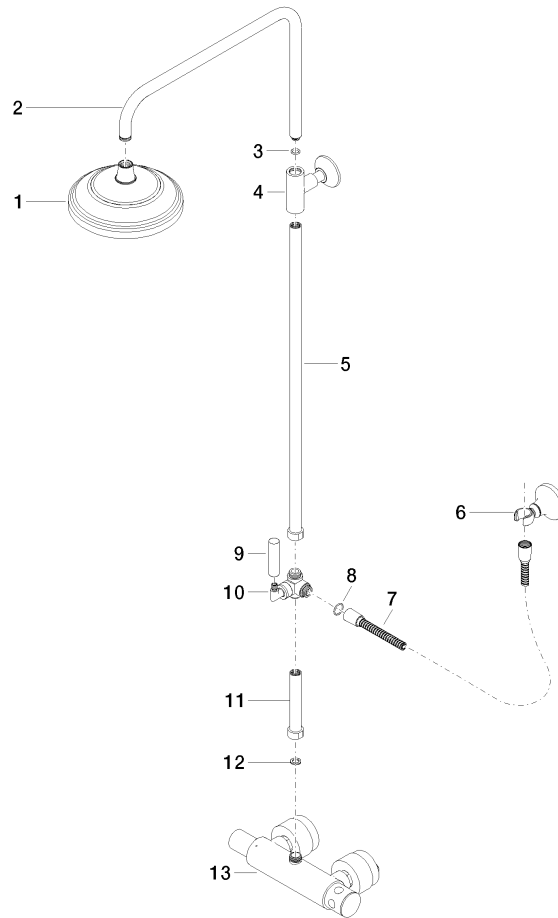

ST 050 304 6360

- shower with fixed riser projection 420mm
- rain shower Ø 200 mm
- rain shower with anti-scale system
- max. rainshower flow 14 l/min
- Function from: 8 l/min
- rotary diverter for fixed-riser shower/hand shower
- height of fittings up to rain shower (bottom edge) 985mm
- height of fittings up to top edge of elbow 1160mm
- two-part push-on rosette Ø 65 mm
- rosette for shower holder Ø 65mm
- rosette for wall mounting Ø 60mm
- gauge 150 mm - 13 mm
- metal shower hose 1250mm with integrated anti-twist protection
- 1/2" connection
- Pipe diameter 20 mm

Intrinsic protection against back flow.

NOTE: The handles must be ordered separately from the fittings!

MADISON Showerpipe with shower thermostat - Chrome

MADISON

ST 050 304 6360

ST 050 304 6360

1:10

Flow rate chart

Certificates

LGA_38665.

ST 050 304 6360

Spare parts list

No.	Item Number	Name	Quantity used	Delivery time
1	04 12 05 038 01-00	shower	1	60
2	04 28 22 101 20-00	spout	1	10
3	90 14 10 011 00 90	seal	1	2
4	90 17 11 037 01-00	holder	1	10
5	90 28 22 104 00-00	pipe	1	10
6	28 050 410-00	holder	1	60
7	28 104 970-00	Metal shower hose 1/2" x 1/2" x 1250 mm - Chrome	1	2
8	09 14 10 122 90	seal	1	2
9	11 170 370-00	MADISON Lever insert - Chrome	1	10
10	90 17 09 045 01-00	diverter	1	10
11	90 28 22 103 00-00	pipe	1	10
12	90 14 20 002 00 90	seal	1	2
13	04 17 01 044 01-00	fitting	1	10