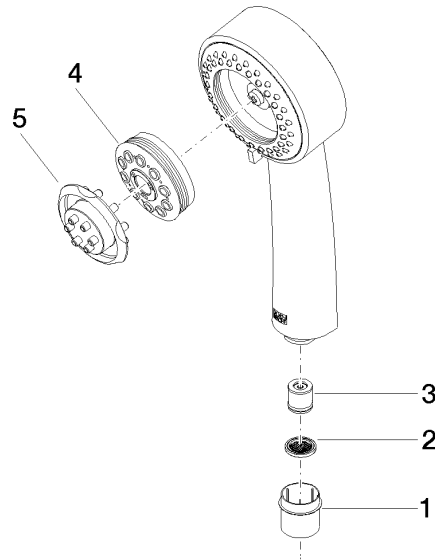

ST 050 304 6360

- shower with fixed riser projection 420mm
- Rain shower: PURE RAIN, max. flow rate 14 l/min (at 3 bar)
- Function from: 8 l/min
- rain shower Ø 200 mm
- rain shower with anti-scale system
- Hand shower: Three or five settings: COMPACT RAIN, COMPACT SOFT FLOW, COMPACT AQUAPRESSURE FLOW, max. flow rate 9 l/min (at 3 bar)
- spray head Ø 95mm
- rotary diverter for fixed-riser shower/hand shower
- height of fittings up to rain shower (bottom edge) 985mm
- height of fittings up to top edge of elbow 1160mm
- two-part push-on rosette Ø 65 mm
- rosette for shower holder Ø 65mm
- rosette for wall mounting Ø 60mm
- gauge 150 mm - 13 mm
- metal shower hose 1250mm with integrated anti-twist protection
- 1/2" connection
- Pipe diameter 20 mm

MADISON Showerpipe with shower thermostat - Chrome

MADISON

ST 050 304 6360

ST 050 304 6360

mm [inches]

Flow rate chart

Certificates

LGA_18610.

Spare parts list

No.	Item Number	Name	Quantity used	Delivery time
1	09 21 02 115 90	cap	1	2
2	09 23 01 039 90	sieve	1	2
3	09 23 01 077 90	flow reducer	1	2
4	04 12 11 071 00 90	shower	1	2
5	09 30 09 022 90	key	1	2

ST 050 304 6360

- shower with fixed riser projection 420mm
- rain shower Ø 200 mm
- rain shower with anti-scale system
- max. rainshower flow 14 l/min
- Function from: 8 l/min
- rotary diverter for fixed-riser shower/hand shower
- height of fittings up to rain shower (bottom edge) 985mm
- height of fittings up to top edge of elbow 1160mm
- two-part push-on rosette Ø 65 mm
- rosette for shower holder Ø 65mm
- rosette for wall mounting Ø 60mm
- gauge 150 mm - 13 mm
- metal shower hose 1250mm with integrated anti-twist protection
- 1/2" connection
- Pipe diameter 20 mm