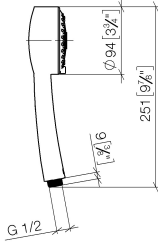

ST 050 304 6360

- shower with fixed riser projection 420mm
- Rain shower: PURE RAIN, max. flow rate 14 l/min (at 3 bar)
- Function from: 8 l/min
- rain shower Ø 200 mm
- rain shower with anti-scale system
- Hand shower: Three or five settings: COMPACT RAIN, COMPACT SOFT FLOW, COMPACT AQUAPRESSURE FLOW, max. flow rate 9 l/min (at 3 bar)
- spray head Ø 95mm
- rotary diverter for fixed-riser shower/hand shower
- height of fittings up to rain shower (bottom edge) 985mm
- height of fittings up to top edge of elbow 1160mm
- two-part push-on rosette Ø 65 mm
- rosette for shower holder Ø 65mm
- rosette for wall mounting Ø 60mm
- gauge 150 mm - 13 mm
- metal shower hose 1250mm with integrated anti-twist protection
- 1/2" connection
- Pipe diameter 20 mm

MADISON Showerpipe with shower thermostat - Chrome

MADISON

ST 050 304 6360

ST 050 304 6360

mm [inches]

Flow rate chart

Certificates

LGA_18610.

ST 050 304 6360

- shower with fixed riser projection 420mm
- rain shower Ø 200 mm
- rain shower with anti-scale system
- max. rainshower flow 14 l/min
- Function from: 8 l/min
- rotary diverter for fixed-riser shower/hand shower
- height of fittings up to rain shower (bottom edge) 985mm
- height of fittings up to top edge of elbow 1160mm
- two-part push-on rosette Ø 65 mm
- rosette for shower holder Ø 65mm
- rosette for wall mounting Ø 60mm
- gauge 150 mm - 13 mm
- metal shower hose 1250mm with integrated anti-twist protection
- 1/2" connection
- Pipe diameter 20 mm