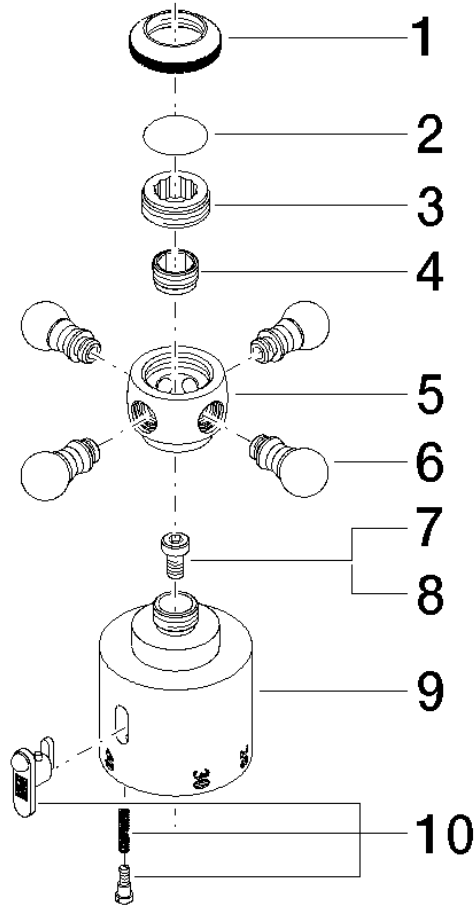

ST 050 304 6360

- shower with fixed riser projection 420mm
- Rain shower: PURE RAIN, max. flow rate 14 l/min (at 3 bar)
- Function from: 8 l/min
- rain shower Ø 200 mm
- rain shower with anti-scale system
- Hand shower: Three or five settings: COMPACT RAIN, COMPACT SOFT FLOW, COMPACT AQUAPRESSURE FLOW, max. flow rate 9 l/min (at 3 bar)
- spray head Ø 95mm
- rotary diverter for fixed-riser shower/hand shower
- height of fittings up to rain shower (bottom edge) 985mm
- height of fittings up to top edge of elbow 1160mm
- two-part push-on rosette Ø 65 mm
- rosette for shower holder Ø 65mm
- rosette for wall mounting Ø 60mm
- gauge 150 mm - 13 mm
- metal shower hose 1250mm with integrated anti-twist protection
- 1/2" connection
- Pipe diameter 20 mm

Parts for other finishes can be found here: Brushed Platinum

Spare parts list

No.	Item Number	Name	Quantity used	Delivery time
1	09 20 36 005-00	handle	1	10
2	09 26 01 016 90	accessories	1	2
3	09 20 83 006 90	handle	1	2
4	09 24 03 119 90	nipple	1	2
6	09 20 36 004-00	handle	4	10
7	90 30 30 027 00 90	screw	1	2
8	09 30 33 004 90	screw	1	2
10	90 21 33 020 00 90	handle	1	2

MADISON Showerpipe with shower thermostat - Chrome

MADISON

ST 050 304 6360

ST 050 304 6360

mm [inches]

Flow rate chart

Certificates

LGA_18610.

Certificates

LGA_38665.

ST 050 304 6360

Spare parts list

No.	Item Number	Name	Quantity used	Delivery time
1	04 12 05 038 01-00	shower	1	60
2	04 28 22 101 20-00	spout	1	10
3	90 14 10 011 00 90	seal	1	2
4	90 17 11 037 01-00	holder	1	10
5	90 28 22 104 00-00	pipe	1	10
6	28 050 410-00	holder	1	60
7	28 104 970-00	Metal shower hose 1/2" x 1/2" x 1250 mm - Chrome	1	2
8	09 14 10 122 90	seal	1	2
9	11 170 370-00	MADISON Lever insert - Chrome	1	10
10	90 17 09 045 01-00	diverter	1	10
11	90 28 22 103 00-00	pipe	1	10
12	90 14 20 002 00 90	seal	1	2
13	04 17 01 044 01-00	fitting	1	10