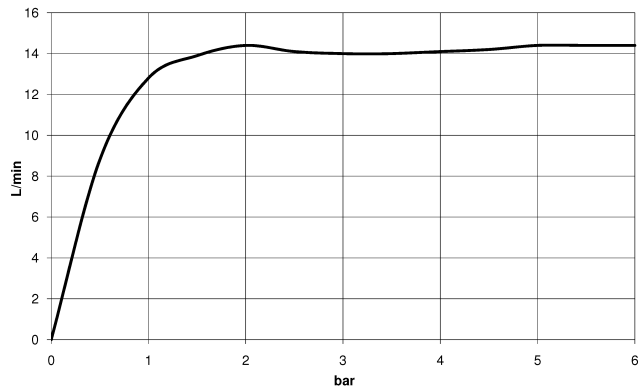

Intrinsic protection against back flow.

NOTE: The handles must be ordered separately from the fittings!

MADISON Showerpipe with shower thermostat - Chrome

MADISON

ST 050 304 6360

ST 050 304 6360

1:10

Flow rate chart