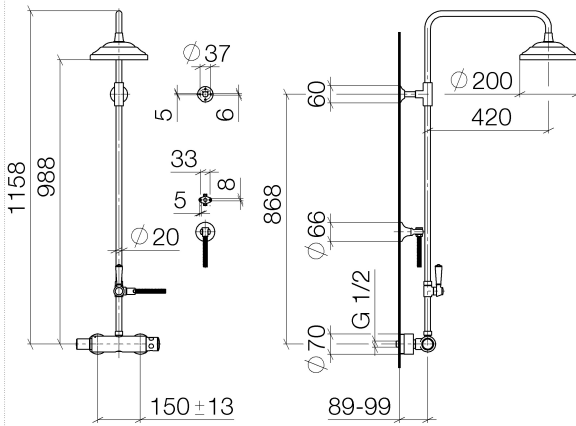

ST 050 304 6360

- shower with fixed riser projection 420mm
- rain shower Ø 200 mm
- rain shower with anti-scale system
- max. rainshower flow 14 l/min
- Function from: 8 l/min
- rotary diverter for fixed-riser shower/hand shower
- height of fittings up to rain shower (bottom edge) 985mm
- height of fittings up to top edge of elbow 1160mm
- two-part push-on rosette Ø 65 mm
- rosette for shower holder Ø 65mm
- rosette for wall mounting Ø 60mm
- gauge 150 mm - 13 mm
- metal shower hose 1250mm with integrated anti-twist protection
- 1/2" connection
- Pipe diameter 20 mm

Intrinsic protection against back flow.

NOTE: The handles must be ordered separately from the fittings!

MADISON Showerpipe with shower thermostat - Chrome

MADISON

ST 050 304 6360

ST 050 304 6360

1:10

Flow rate chart

Certificates

LGA_38665.

ST 050 304 6360

Spare parts list

No.	Item Number	Name	Quantity used	Delivery time
1	04 12 05 038 01-00	shower	1	60
2	04 28 22 101 20-00	spout	1	10
3	90 14 10 011 00 90	seal	1	2
4	90 17 11 037 01-00	holder	1	10
5	90 28 22 104 00-00	pipe	1	10
6	28 050 410-00	holder	1	60
7	28 104 970-00	Metal shower hose 1/2" x 1/2" x 1250 mm - Chrome	1	2
8	09 14 10 122 90	seal	1	2
9	11 170 370-00	MADISON Lever insert - Chrome	1	10
10	90 17 09 045 01-00	diverter	1	10
11	90 28 22 103 00-00	pipe	1	10
12	90 14 20 002 00 90	seal	1	2
13	04 17 01 044 01-00	fitting	1	10