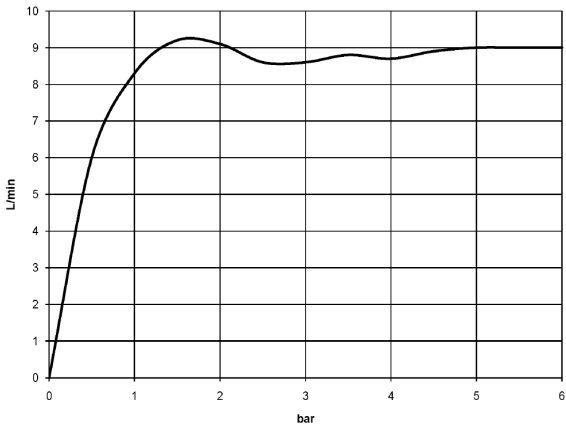

MADISON Showerpipe with shower thermostat - Chrome

MADISON

ST 050 304 6360

ST 050 304 6360

mm [inches]

Flow rate chart

Certificates

LGA_18610.